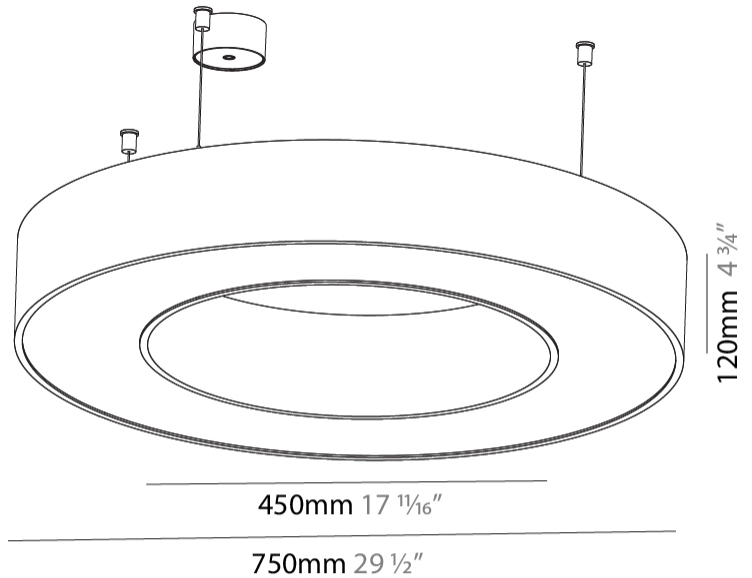

GENERAL

Series: Glorious
Subseries: Glorious
Brand: Prolicht
Division: Architectural
Mounting Type: Suspension
Mounting Location: Ceiling
Subcategory: Ambient

PHYSICAL

Shape: Round
Diameter (mm): 750
Diameter (in): 29 1/2
Height (mm): 120
Height (in): 4 3/4
Max. Overall Height (mm): 2120
Max. Overall Height (in): 83 7/16
Light Distribution: Direct
Weight (kg): 7.062
Weight (lbs): 15.56
Diffuser: [PMMA - Opal or Micro-Prism](#)
Fixture Finish: [SSR / BKV / CWI / CRY / HAB / UFT / ITA / RUA / FTG / MYG / LOD / PUS / FRO / FUP / KIA / POP / BLS / SPG / MEY / GOH / GUM / CHC / COM / ABZ / JAG / OBR / MOS / ROR](#)
Fixture Material: Aluminum

ELECTRICAL

Lamp Type: LED (Zhaga Standard)
Input Wattage (W): 30
Total Output Wattage (W): 24 / 19.2 (3500K)
Dimming: [Non-Dimming / Phase Dimming (120Vac only) / 0-10V Dimming](#)
Driver Included: Yes
Driver Location: Integrated
Driver Type: Constant Current
Driver Class: Class 2
Input Voltage (V): 120 - 277
Constant Current (MA): 350 / 600 (3500K)

LED

[Color Temperature (°K): 3000 / 3500 / 4000](#)
Max. Delivered Lumen (lm): 2770 / 2862 / 2920
CRI: >80 CRI
Efficiency (%): 65
Lamp Life (hrs): 50000

OPTICAL

RATINGS AND CERTIFICATIONS

Certified By: Certified for North American Standards
IP rating: IP20